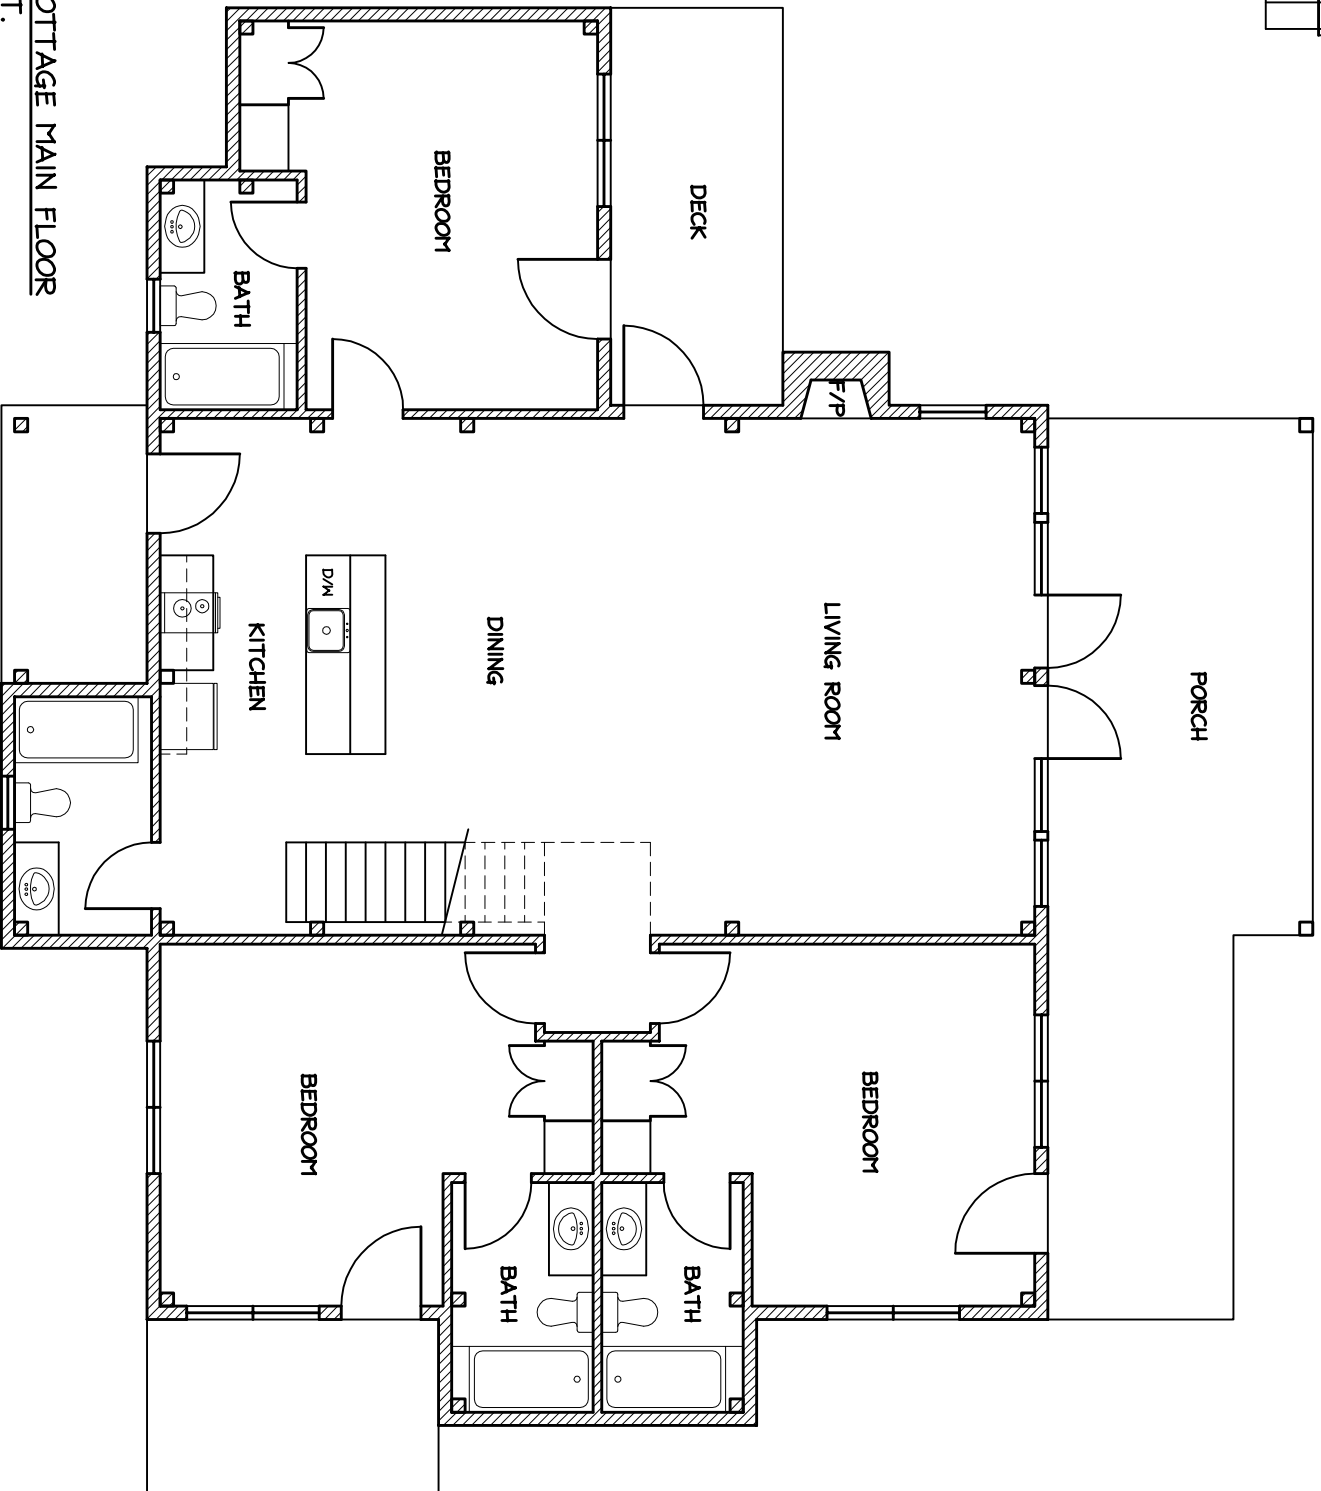

OSPREY BUNKIE
268 SQ.FT.

OSPREY COTTAGE MAIN FLOOR
1,528 SQ.FT.