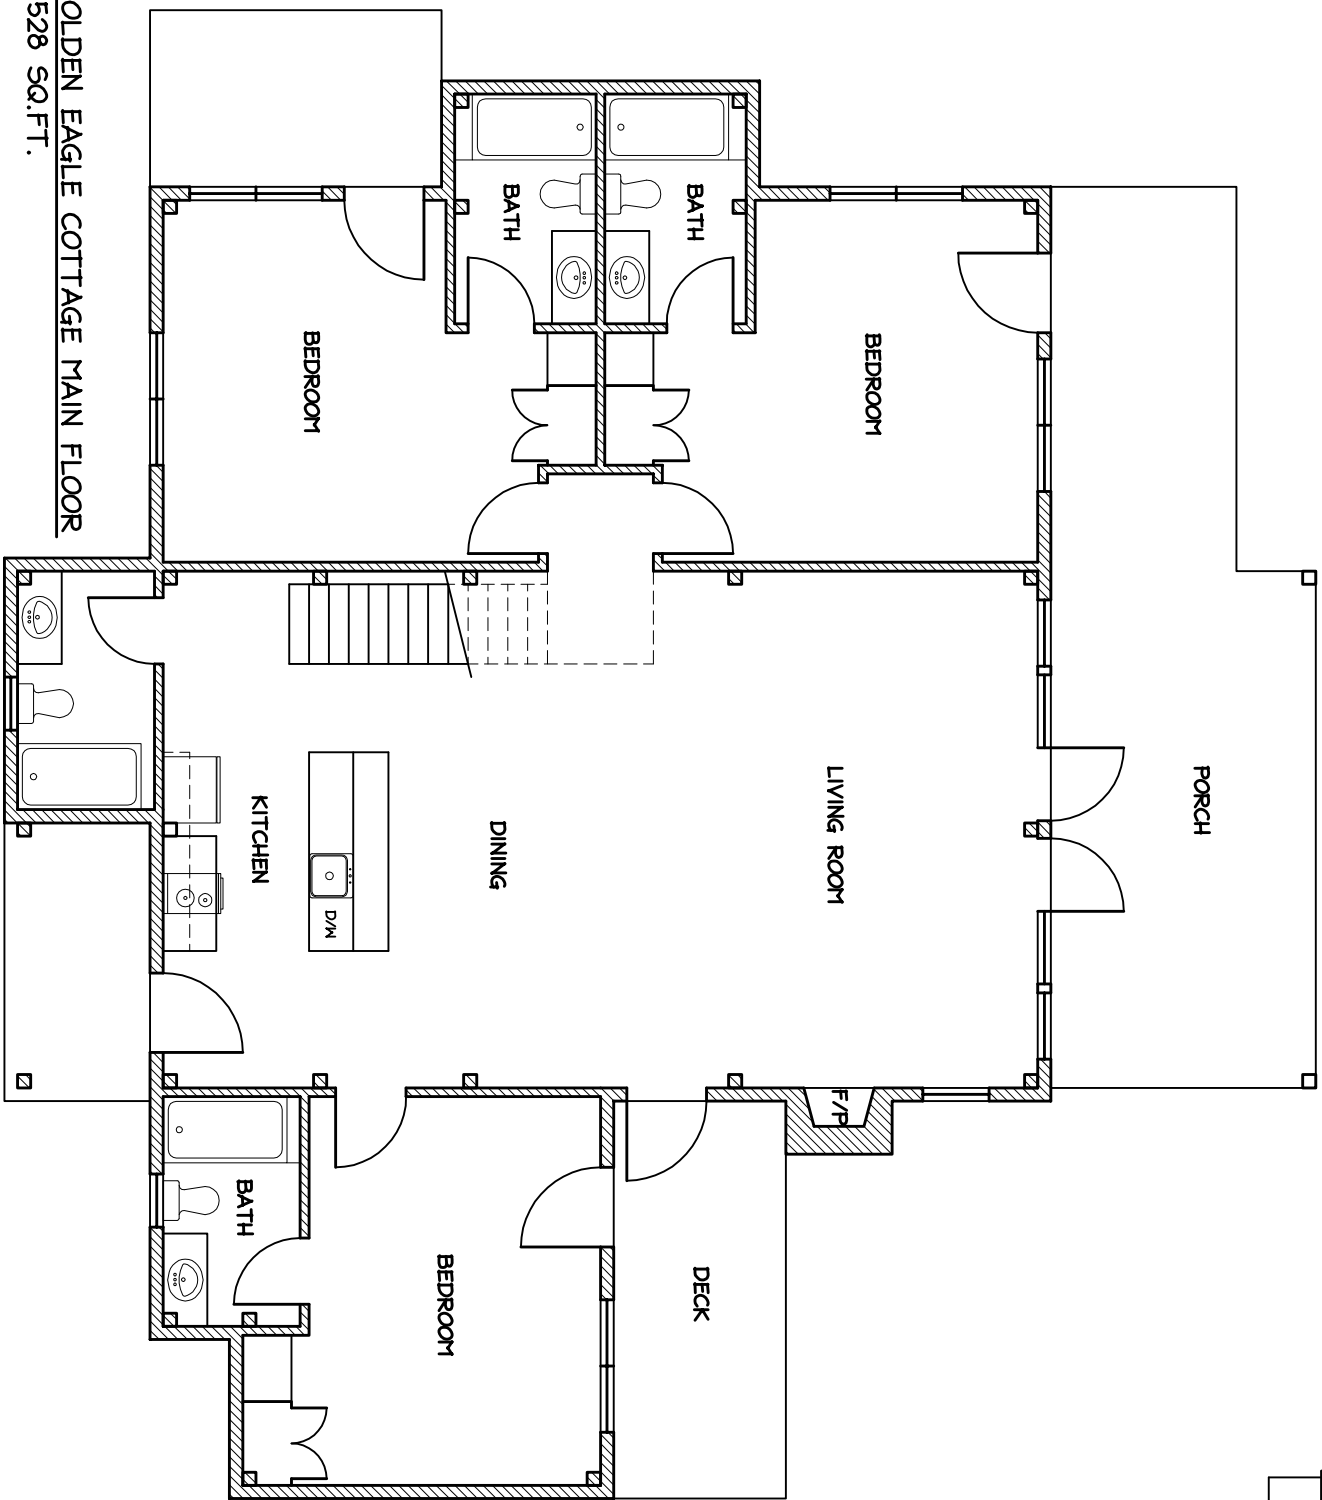

**GOLDEN EAGLE BUNKIE**  
268 SQ.FT.

**GOLDEN EAGLE COTTAGE MAIN FLOOR**  
1,528 SQ.FT.